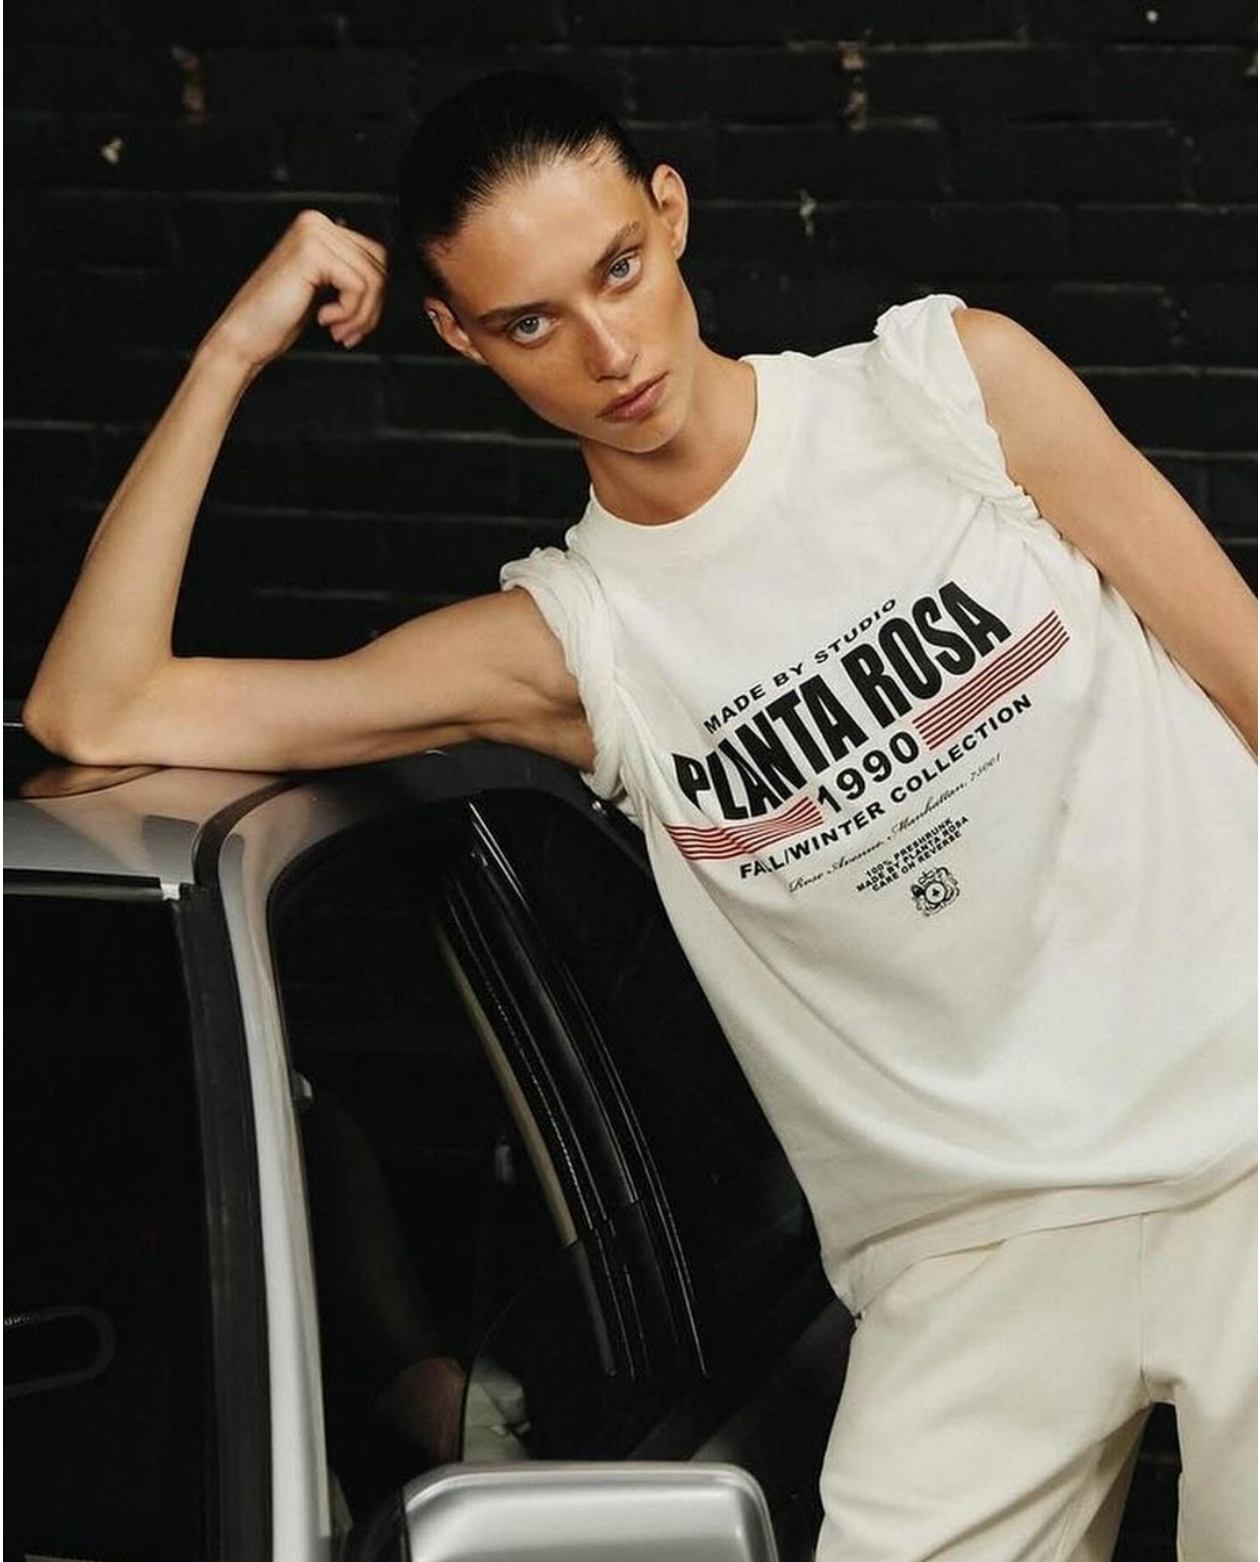

SOPHIE MARTYNOVA

height 5'10" · bust 32.5" · waist 23.5" · hips 35" · dress 36 EU/6 US/8 UK
shoes size 40 EU/9 US/6.5 UK · hair brown · eyes blue